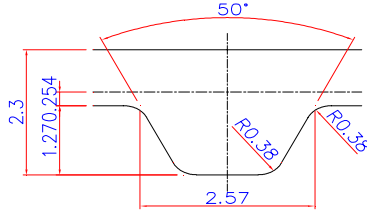

## ○ Belt Tooth Profile

## ○ Belt Code 5.080mm Pitch

Example: (Belt Type)-(Pitch Length)-(Width)

XL-200-20