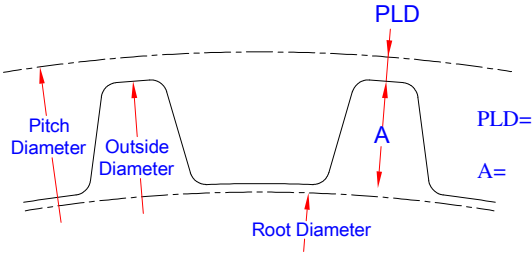

### ○ Pulley Groove Profile

### ○ Pulley Code 20mm Pitch

Pitch-Groove  
T20-P30